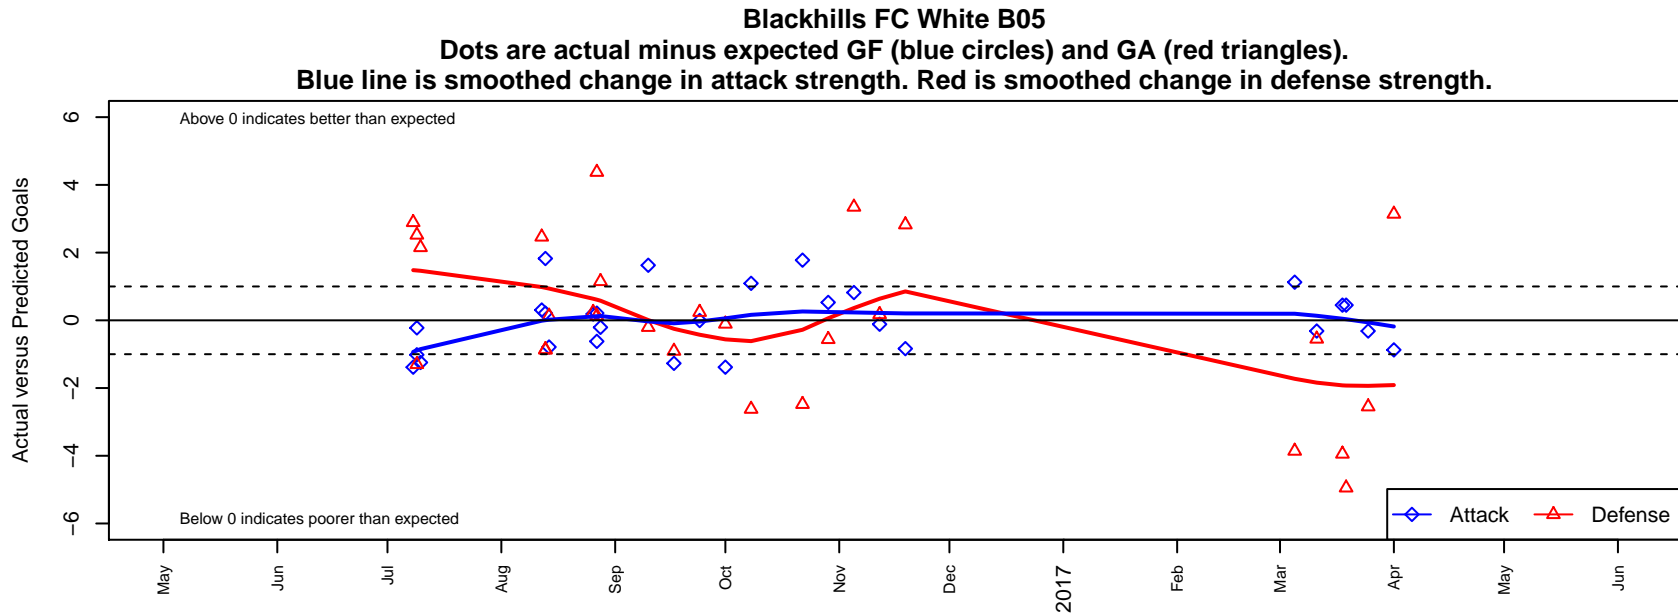

Blackhills FC White B05

Blackhills FC
 Olympia, WA
 B05 total strength=290
 attack=0.29 defense=0.1
 fall league = SSUL B05 Div 2
 spr league = Spr NPSL (05) Div 2 U12

alt names used:
 Blackhills FC B05 White
 Blackhills FC B05 White
 Blackhills FC B05 White
 Blackhills FC B05 White C
 Blackhills FC B05 White C

Venues played:
 2016 KCC BU12
 2016 Blast Off B2005 C
 2016 River Jam Samba U12
 2016 SSUL B05 Division 2
 2016 Spr NPSL (05) Division 2 U12

**attack and defense variance (black dot)
relative to other teams
and top 10 in region**