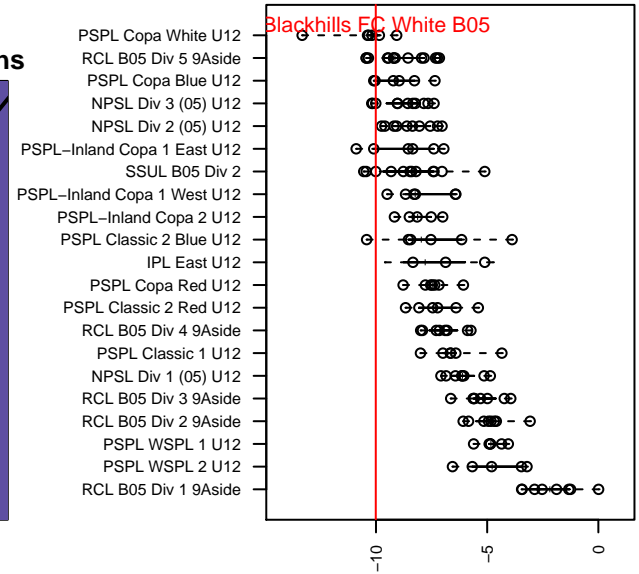

**attack and defense rating
relative to others at age
and all opponents in last 13 months**